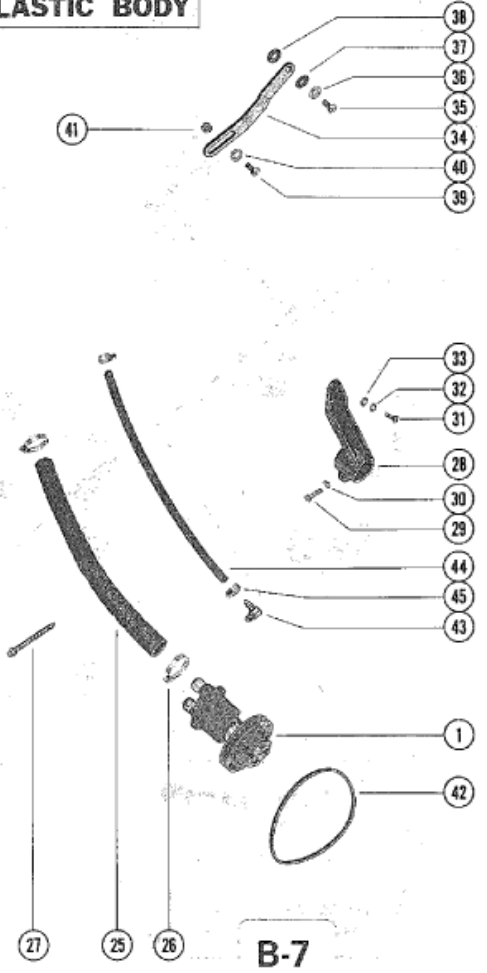

BREAKDOWN OF WATER PUMP

PLASTIC BODY

B-7

Parts List

Ref	Class	Part	Description	Qty	Comment	Footnote
1	46	72774A11	WATER PUMP ASSEMBLY	1		
1A	46	7525774	WATER PUMP BODY	1		
2		72776	COVER, WATER PUMP	1		
3	10	28642	SCREW, WATER PUMP SLEEVE	4		
4	10	63328	SCREW, COVER TO BODY (3")	5		
5	12	20084	WASHER, CPVER TP BPOU SC	5		
6	27	72779	GASKET, COVER TO OUTER W	1		
7		72777	WEAR PLATE	1		
8	27	72780	GASKET, BODY TO WEAR PLA	2		
9	19	59504	PLUG, IMPELLER	1		
11	28	56662	KEY, IMPELLER DRIVE	1		
12		72778	WEAR PLATE	1		
13	25	37340	"O" RING, PUMP HOUSING TO	1		
14	46	71497A 2	PUMP HOUSING	1		
15	26	23300	OIL SEAL, WATER PUMP SH	2		
16	30	72961	BALL BEARING, WATER PUM	2		
17		59501	SHAFT, WATER PUMP	1		
18	53	23720	RING, SNAP - BALL BEARING	1		
19	26	72785	OIL SEAL, WATER PUMP SH	1		
20		47530	HUB, WATER PUMP SHAFT	1		
20		47530	HUB, WATER PUMP PULLEY	1		
21		73798	PULLEY, WATER PUMP	1		
22		58265	BLAMPING RING, PUMP PULLEY	1		
23	10	47277	SCREW, PULLEY TO WATER PU	4		
24	13	39107	LOCKWASHER, WATER PUMP P	4		
25	32	72837	HOSE, WATER PUMP TO OIL CO	1		
25	32	49044	HOSE, PUMP TO THERMOSTAT	1		
26	54	32780	CLAMP, WATER PUMP HOSE	2		
27		62711	STA-STRAP, HOSE ATTACHING	1		
28		47488	BRACKET, WATER PUMP	1		
29	10	34354	SCREW, WATER PUMP BRACKE	1		
30	13	35048	LOCKWASHER, WATER PUMP B	1		
31	10	34353	SCREW< WATER PUMP BRACKE	2		
32	13	35048	LOCKWASHER, WATER PUMP B	2		
33	12	34714	WASHER, WATER PUMP BRACK	1		
34		76739	BRACE, WATER PUMP ADJUSTII	1		
34		71648	BRACE, WATER PUMP ADJUSTII	1		
35	10	34353	SCREW, BRACE TO STEERING F	1		
35	10	76926	SCREW, BRACE TO STEERING F	1		
36	13	35048	LOCKWASHER, ADJUSTING BRA	1		
37	12	24714	WASHER, ADJUSTING BRACE SC	1		