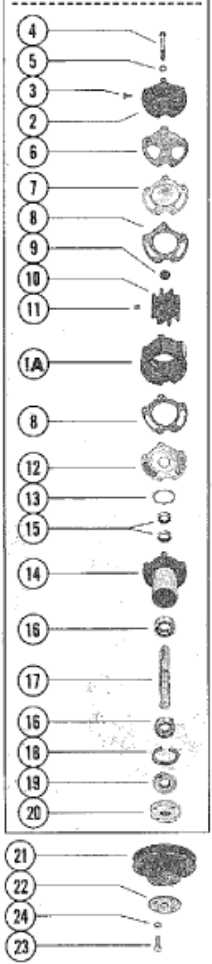

BREAKDOWN OF WATER PUMP

PLASTIC BODY

B-7

Parts List

Ref	Class	Part	Description	Qty	Comment	Footnote
1	46	72774A11	WATER PUMP ASSEMBLY	1		
1A	46	7525774	WATER PUMP BODY	1		
2		72776	COVER, WATER PUMP	1		
3	10	28642	SCREW, WATER PUMP SLEEVE	4		
4	10	63328	SCREW, COVER TO BODY (3")	5		
5	12	20084	WASHER, CPVER TP BPOU SC	5		
6	27	72779	GASKET, COVER TO OUTER W	1		
7		72777	WEAR PLATE	1		
8	27	72780	GASKET, BODY TO WEAR PLA	2		
9	19	59504	PLUG, IMPELLER	1		
11	28	56662	KEY, IMPELLER DRIVE	1		
12		72778	WEAR PLATE	1		
13	25	37340	"O" RING, PUMP HOUSING TO	1		
14	46	71497A 2	PUMP HOUSING	1		
15	26	23300	OIL SEAL, WATER PUMP SH	2		
16	30	72961	BALL BEARING, WATER PUM	2		
17		59501	SHAFT, WATER PUMP	1		
18	53	23720	RING, SNAP - BALL BEARING	1		
19	26	72785	OIL SEAL, WATER PUMP SH	1		
20		47530	HUB, WATER PUMP SHAFT	1		
20		47530	HUB, WATER PUMP PULLEY	1		
21		73798	PULLEY, WATER PUMP	1		
22		58265	BLAMPING RING, PUMP PULLEY	1		
23	10	47277	SCREW, PULLEY TO WATER PU	4		
24	13	39107	LOCKWASHER, WATER PUMP P	4		
25	32	72837	HOSE, WATER PUMP TO OIL CO	1		
25	32	49044	HOSE, PUMP TO THERMOSTAT	1		
26	54	32780	CLAMP, WATER PUMP HOSE	2		
27		62711	STA-STRAP, HOSE ATTACHING	1		
28		47488	BRACKET, WATER PUMP	1		
29	10	34354	SCREW, WATER PUMP BRACKE	1		
30	13	35048	LOCKWASHER, WATER PUMP B	1		
31	10	34353	SCREW< WATER PUMP BRACKE	2		
32	13	35048	LOCKWASHER, WATER PUMP B	2		
33	12	34714	WASHER, WATER PUMP BRACK	1		
34		76739	BRACE, WATER PUMP ADJUSTII	1		
34		71648	BRACE, WATER PUMP ADJUSTII	1		
35	10	34353	SCREW, BRACE TO STEERING F	1		
35	10	76926	SCREW, BRACE TO STEERING F	1		
36	13	35048	LOCKWASHER, ADJUSTING BRA	1		
37	12	24714	WASHER, ADJUSTING BRACE SC	1		